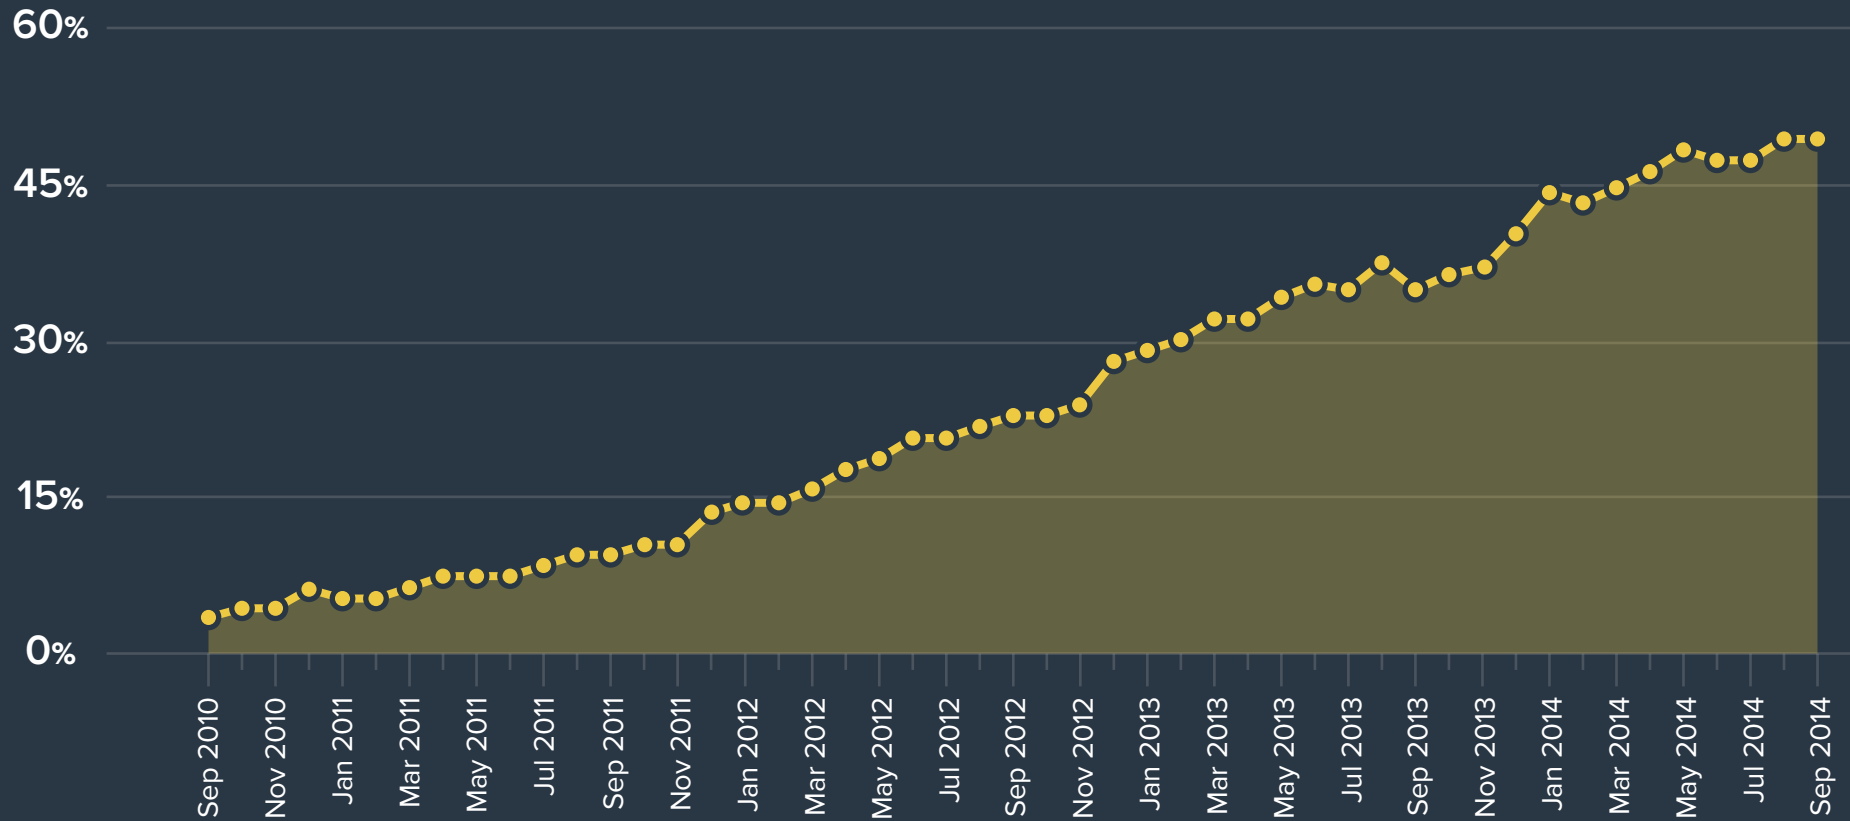

The growth of Mobile Device traffic across 1000 UK Small Businesses

Data Source: Aggregated Google Analytics data of 1,000 UK SMBs provided by [@create](#)

The growth of Mobile Device traffic across 1000 UK Small Businesses

Data Source: Aggregated Google Analytics data of 1,000 UK SMBs provided by [@creare](#)