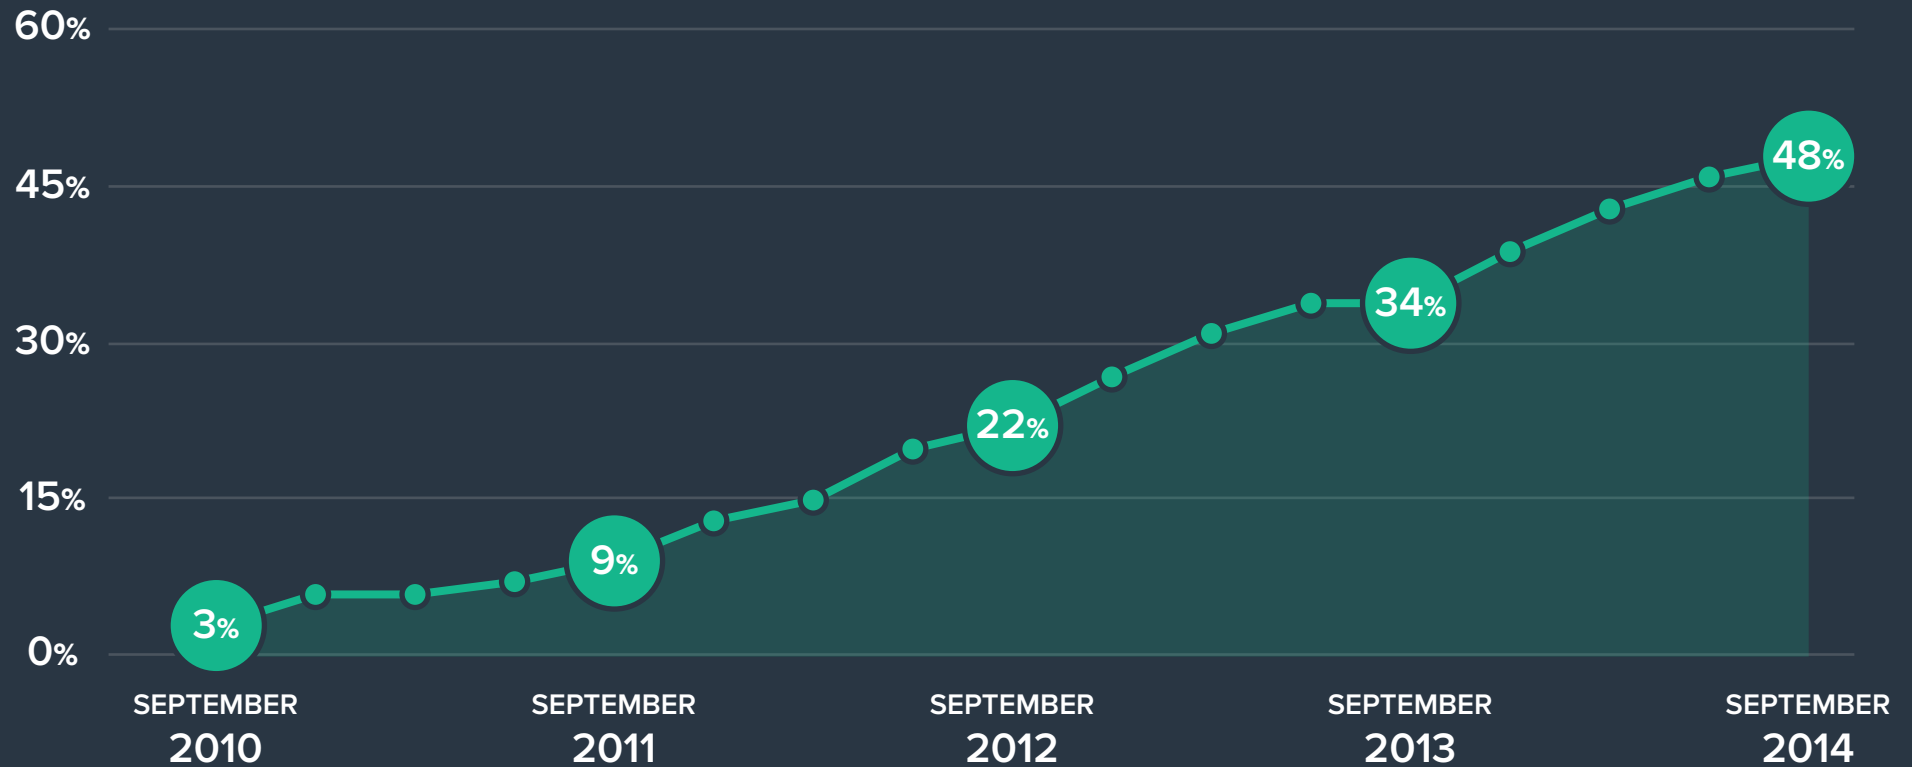

The growth of Mobile Device traffic across 1000 UK Small Businesses

Data Source: Aggregated Google Analytics data of 1,000 UK SMBs provided by [@create](#)

The growth of Mobile Device traffic across 1000 UK Small Businesses

Data Source: Aggregated Google Analytics data of 1,000 UK SMBs provided by [@creare](#)