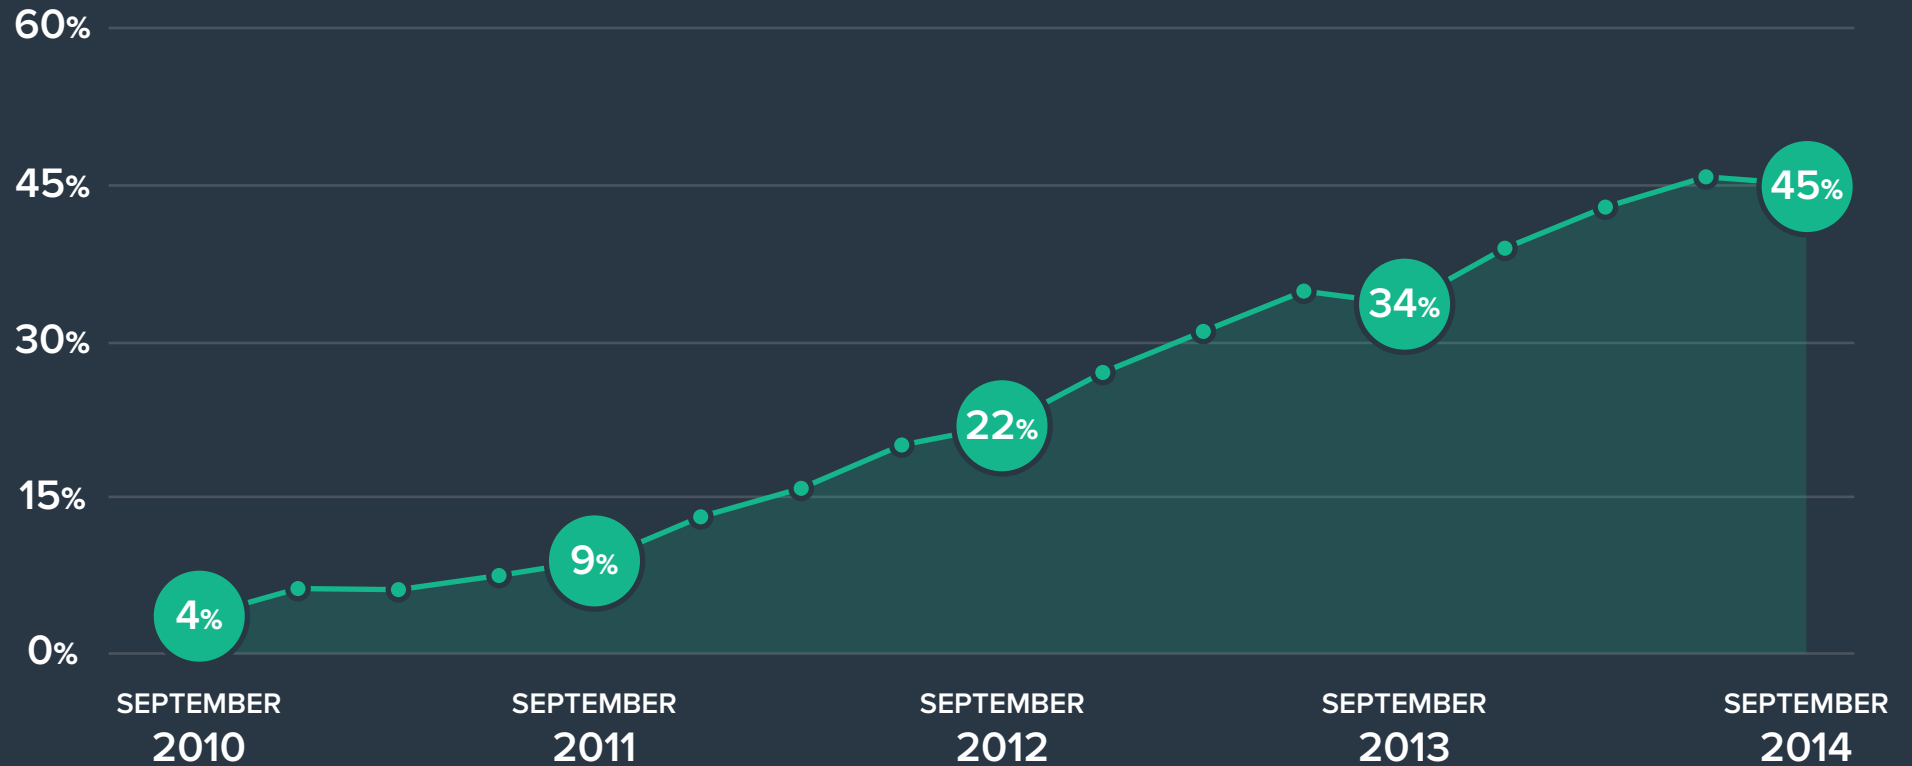

The growth of Mobile Device traffic across 1000 UK Small Businesses

Data Source: Aggregated Google Analytics data of 1,000 UK SMBs provided by [@create](#)

The growth of Mobile Device traffic across 1000 UK Small Businesses

Data Source: Aggregated Google Analytics data of 1,000 UK SMBs provided by [@creare](#)