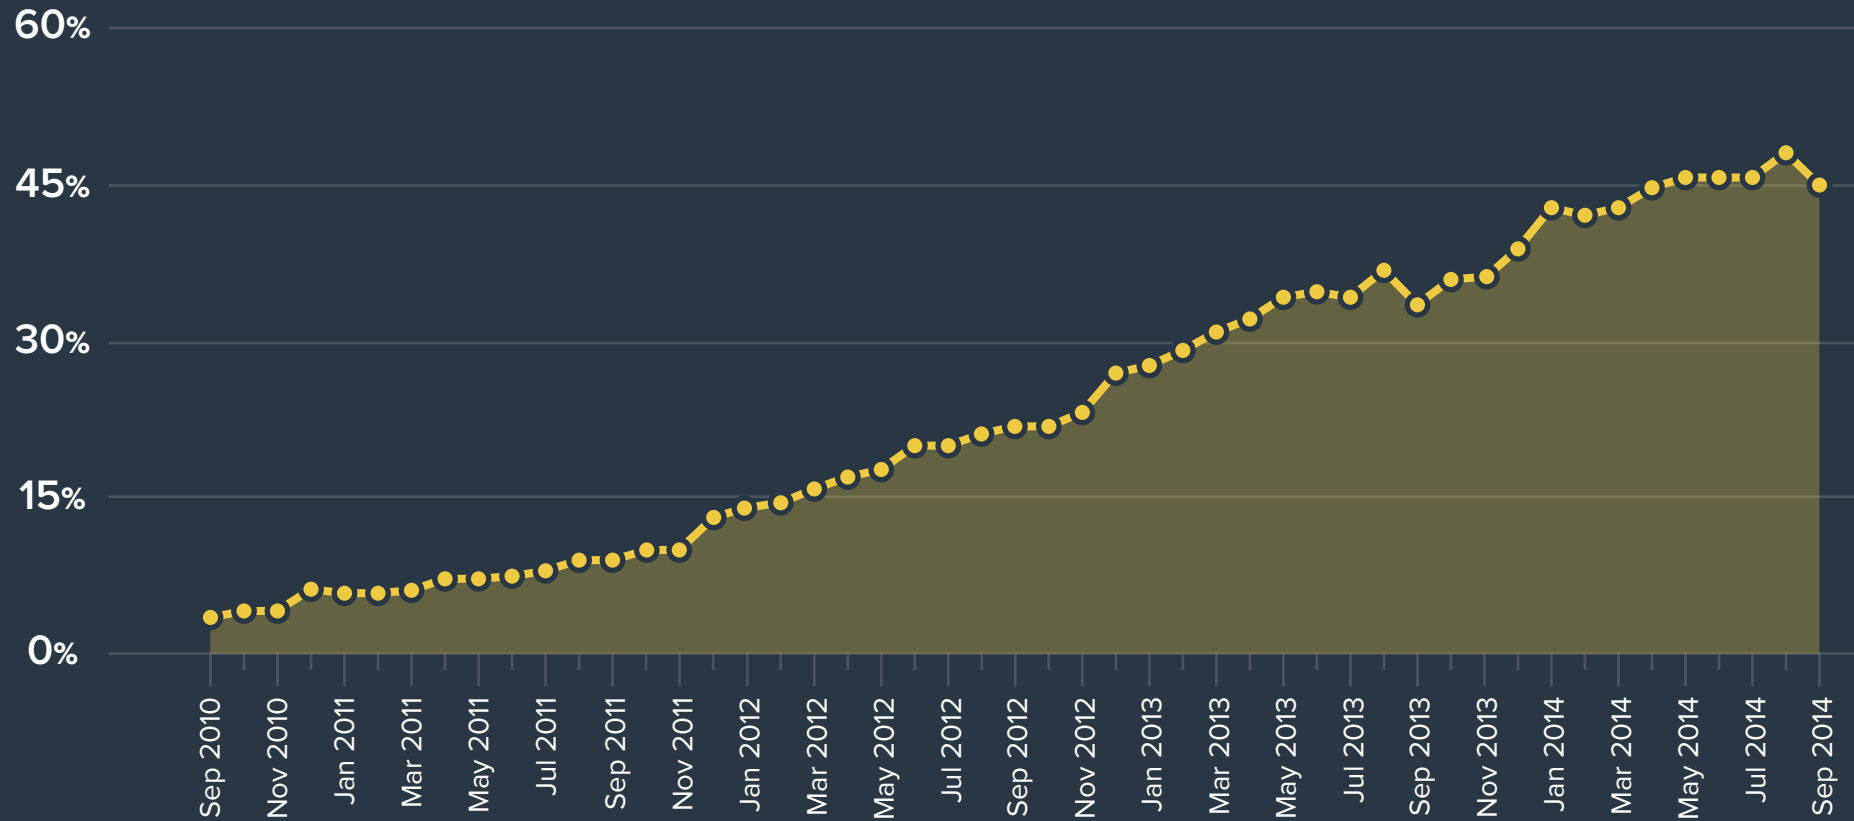

The growth of Mobile Device traffic across 1000 UK Small Businesses

Data Source: Aggregated Google Analytics data of 1,000 UK SMBs provided by [@create](#)

The growth of Mobile Device traffic across 1000 UK Small Businesses

Data Source: Aggregated Google Analytics data of 1,000 UK SMBs provided by [@creare](#)